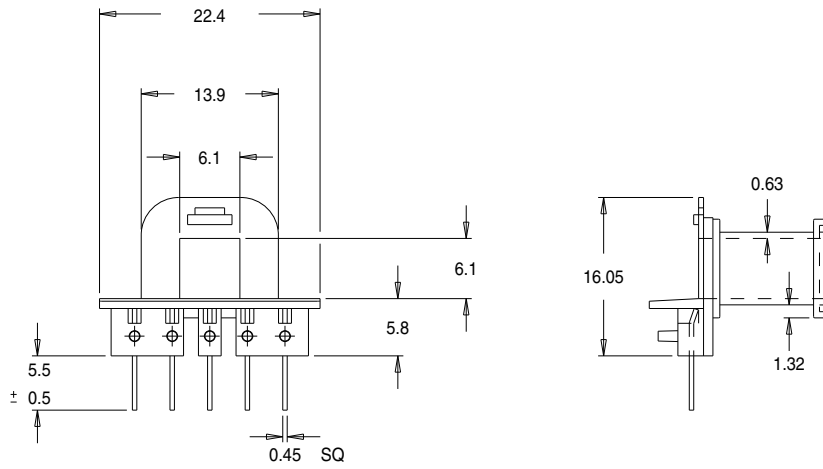

Part No. FE0076

EF 20 Horizontal Primary Bobbin

(Use With Secondary Bobbin FE0077)

Dimensions in millimetres.

Issue 1