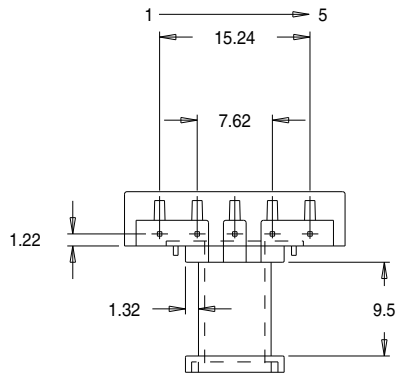

Part No. FE0076

EF 20 Horizontal Primary Bobbin

(Use With Secondary Bobbin FE0077)

Dimensions in millimetres.

Issue 1